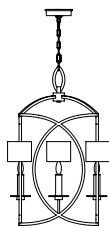

**24" SQUARE CHANDELIER (CLASSIC)**

Also available without shades: 22" MODEL #889040-x†

**Model #**  
889040-11 Antique Bronze/Shades

**Dimensions**  
H 30.5" (77 cm) W 24" (61 cm) D 24" (61 cm)  
Min Ht: 35.5" (90 cm) Max Ht: 109" (276 cm)

### Dimensions

H 33" (84 cm) W 19.5" (50 cm) D 19.5" (50 cm)

Min Ht: 38" (97 cm) Max Ht: 111" (282 cm)

### Electrical

US: B10 INTL: B35 E14 | Candelabra, 60w max (Qty. 4)

Suitable for vaulted ceilings.

With Shades

US/INTL bulbs are not included for all items in this collection.

†The width decreases 2" (5 cm) for models without shades. Maximum 60w bulb.