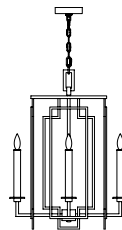

Without Shades