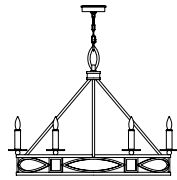

Without Shades