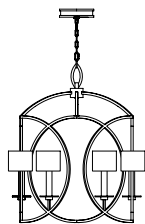

### 28.5" ROUND CHANDELIER (CLASSIC)

Also available with shades: 30.5" MODEL #889840-xx††

**Model #**

889840-2 Weathered Greige/No Shades

**Dimensions**

H 36" (91 cm) W 28.5" (72 cm)  
 Min Ht: 41" (104 cm) Max Ht: 114" (290 cm)

**Electrical**

US: B10 INTL: B35 E14 | Candelabra, 60w max (Qty. 6)  
 Suitable for vaulted ceilings.

With Shades

US/INTL bulbs are not included for all items in this collection.

†The width decreases 2" (5 cm) for models without shades. Maximum 60w bulb.  
 †† The width increases 2" (5 cm) for models with shades. Maximum 40w bulb.

**24" SQUARE CHANDELIER (CLASSIC)**

Also available without shades: 22" MODEL #889040-x†

**Model #**  
889040-11 Antique Bronze/Shades

**Dimensions**  
H 30.5" (77 cm) W 24" (61 cm) D 24" (61 cm)  
Min Ht: 35.5" (90 cm) Max Ht: 109" (276 cm)

### Dimensions

H 33" (84 cm) W 19.5" (50 cm) D 19.5" (50 cm)

Min Ht: 38" (97 cm) Max Ht: 111" (282 cm)