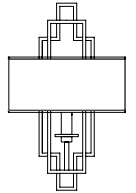

With Shade
width 13.75" (35 cm)

US/INTL bulbs are not included for all items in this collection.

†The width decreases 2" (5 cm) for models without shades. Maximum 60w bulb.

†† The width increases 2" (5 cm) for models with shades. Maximum 40w bulb.